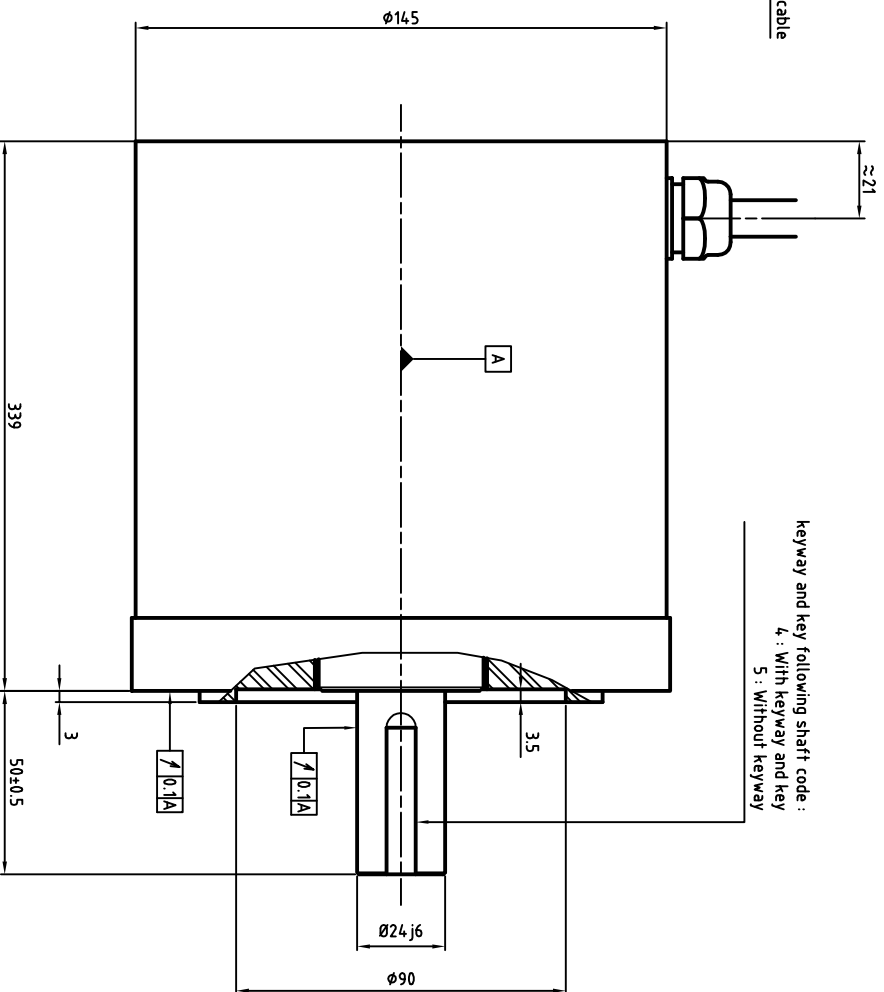

Power cable diameter and section depends on rated current
 U : Phase 1
 V : Phase 2
 W : Phase 3
 Green/Yellow : Ground

ENCODER SIGNAL COLORS

Wires colors	ERN1387	ERN1381	ECN1313	EON1325
White	A+	0V	Up	Up
Brown	A-	Up	0V	0V
Green	R+	A+	A+	A+
Yellow	R-	A-	A-	A-
Pink	D+	B-	B-	B-
Grey	D-	B+	B+	B+
Blue	C+	R+	DATA+	DATA+
Red	C-	R-	DATA-	DATA-
Black	Thermal	Thermal	CLOCK+	CLOCK+
Violet	Thermal	Thermal	CLOCK-	CLOCK-
Grey/Pink	B+	N/A	Thermal	Thermal
Red/Blue	B-	N/A	Thermal	Thermal
White/Green	0V	N/A	N/A	N/A
Brown/Green	Up	N/A	N/A	N/A