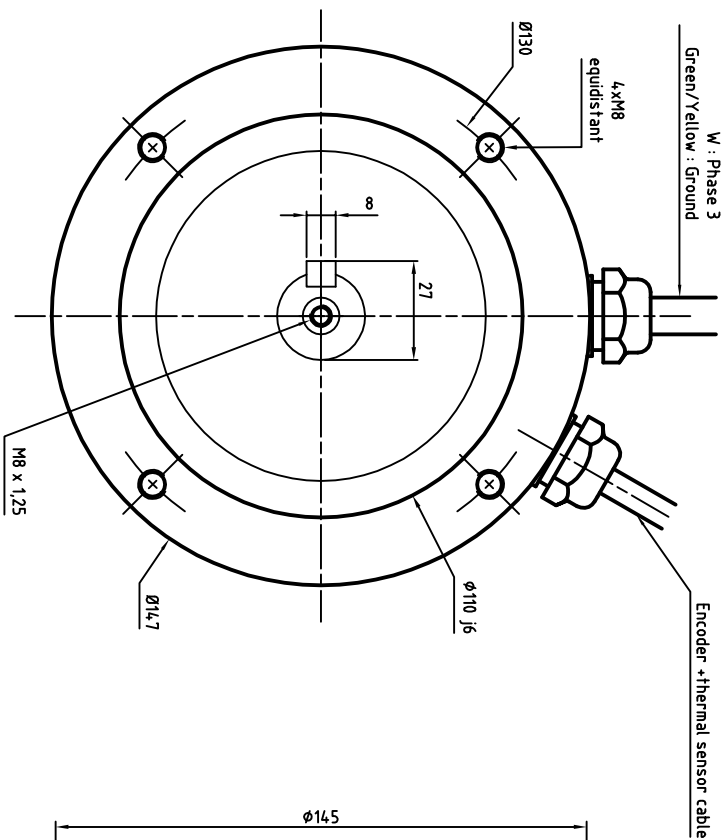

Power cable diameter and section depends on rated current
 U : Phase 1
 V : Phase 2
 W : Phase 3
 Green/Yellow : Ground

ENCODER SIGNAL COLORS

Wires colors	ERN1387	ERN1381	ECN1313	EON1325
White	A+	0V	Up	Up
Brown	A-	Up	0V	0V
Green	R+	A+	A+	A+
Yellow	R-	A-	A-	A-
Pink	D+	B-	B-	B-
Grey	D-	B+	B+	B+
Blue	C+	R+	DATA+	DATA+
Red	C-	R-	DATA-	DATA-
Black	Thermal	Thermal	CLOCK+	CLOCK+
Violet	Thermal	Thermal	CLOCK-	CLOCK-
Grey/Pink	B+	N/A	Thermal	Thermal
Red/Blue	B-	N/A	Thermal	Thermal
White/Green	0V	N/A	N/A	N/A
Brown/Green	Up	N/A	N/A	N/A